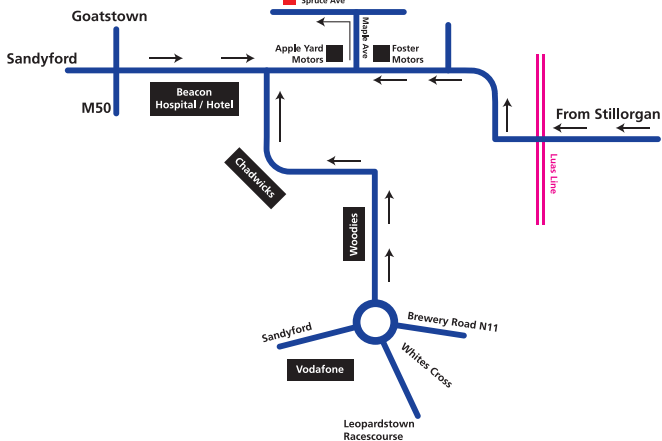

CaterHire

We rent for every event...

tel: +353 1 294 3111

36 Spruce Avenue, Stillorgan Industrial Park, Blackrock, Co. Dublin.

email: info@caterhire.ie

Join us on facebook for exclusive special offers

www.facebook.com/caterhire

CaterHire

We rent for every event...

WE ARE HERE

Spruce Ave

TERM & CONDITIONS: 1. All prices are subject to VAT at current rates and cover 48 hours. Quotations for longer periods available on request. 2. A refundable deposit is charged to cover breakages and losses. Refunds will be issued after equipment has been checked at our premises. 3. There is a charge for the delivery and collections service which covers one journey for delivery and one for collection. 4. Payment is due at commencement of hire. 5. Hirers are responsible for goods and equipment from delivery until collection. 6. All equipment is checked before hire. Please return it in a clean condition or a charge will be made for cleaning. 7. Breakages and any items short will be charged at current prices. 8. No responsibility can be accepted for either injury or damage caused by the use of equipment hired and particular attention should be paid to surfaces on which equipment is standing. 9. Deposits will be returned within 10 days by post. 10. The full conditions are printed on the reverse of Invoice. 11. Prices correct at time of going to print, August 2010.

visit www.caterhire.ie for a complete listing